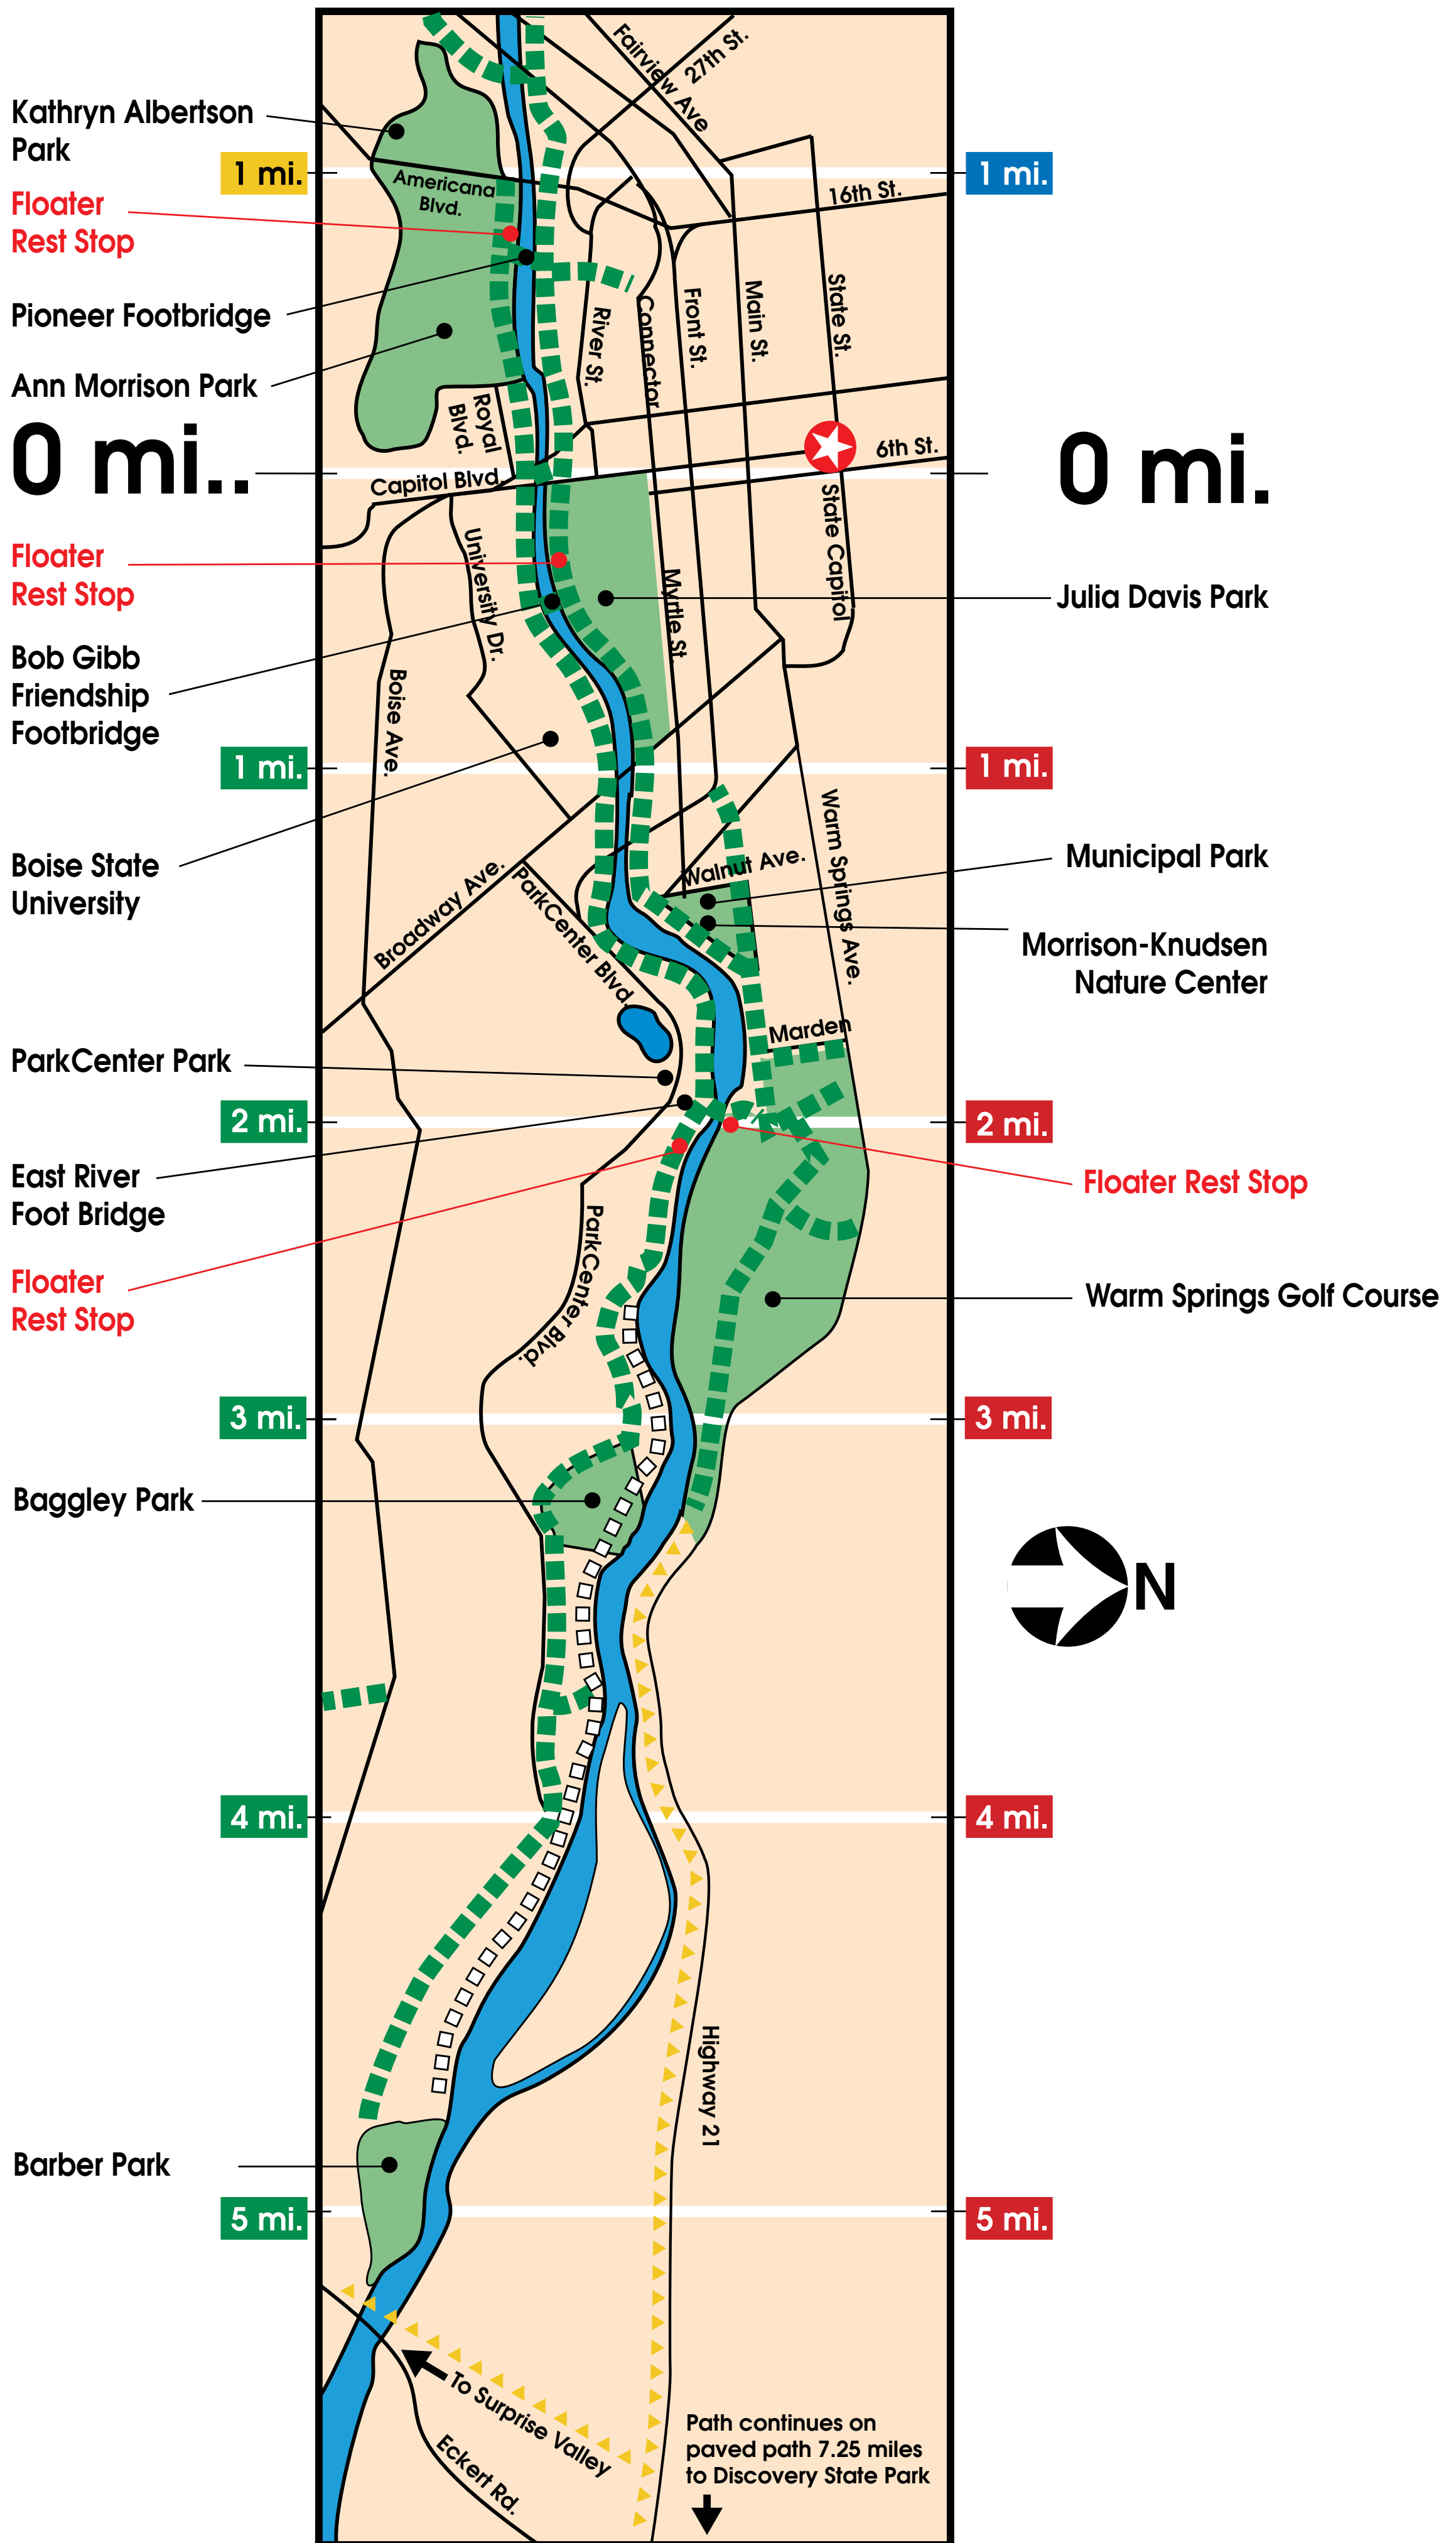

Boise River Greenbelt

Floater Rest Stops

COMPLETED PAVED PATH	■ ■ ■ ■ ■
WALKING DIRT PATH	□ □ □
PATH OUTSIDE CITY LIMITS	▲ ▲ ▲