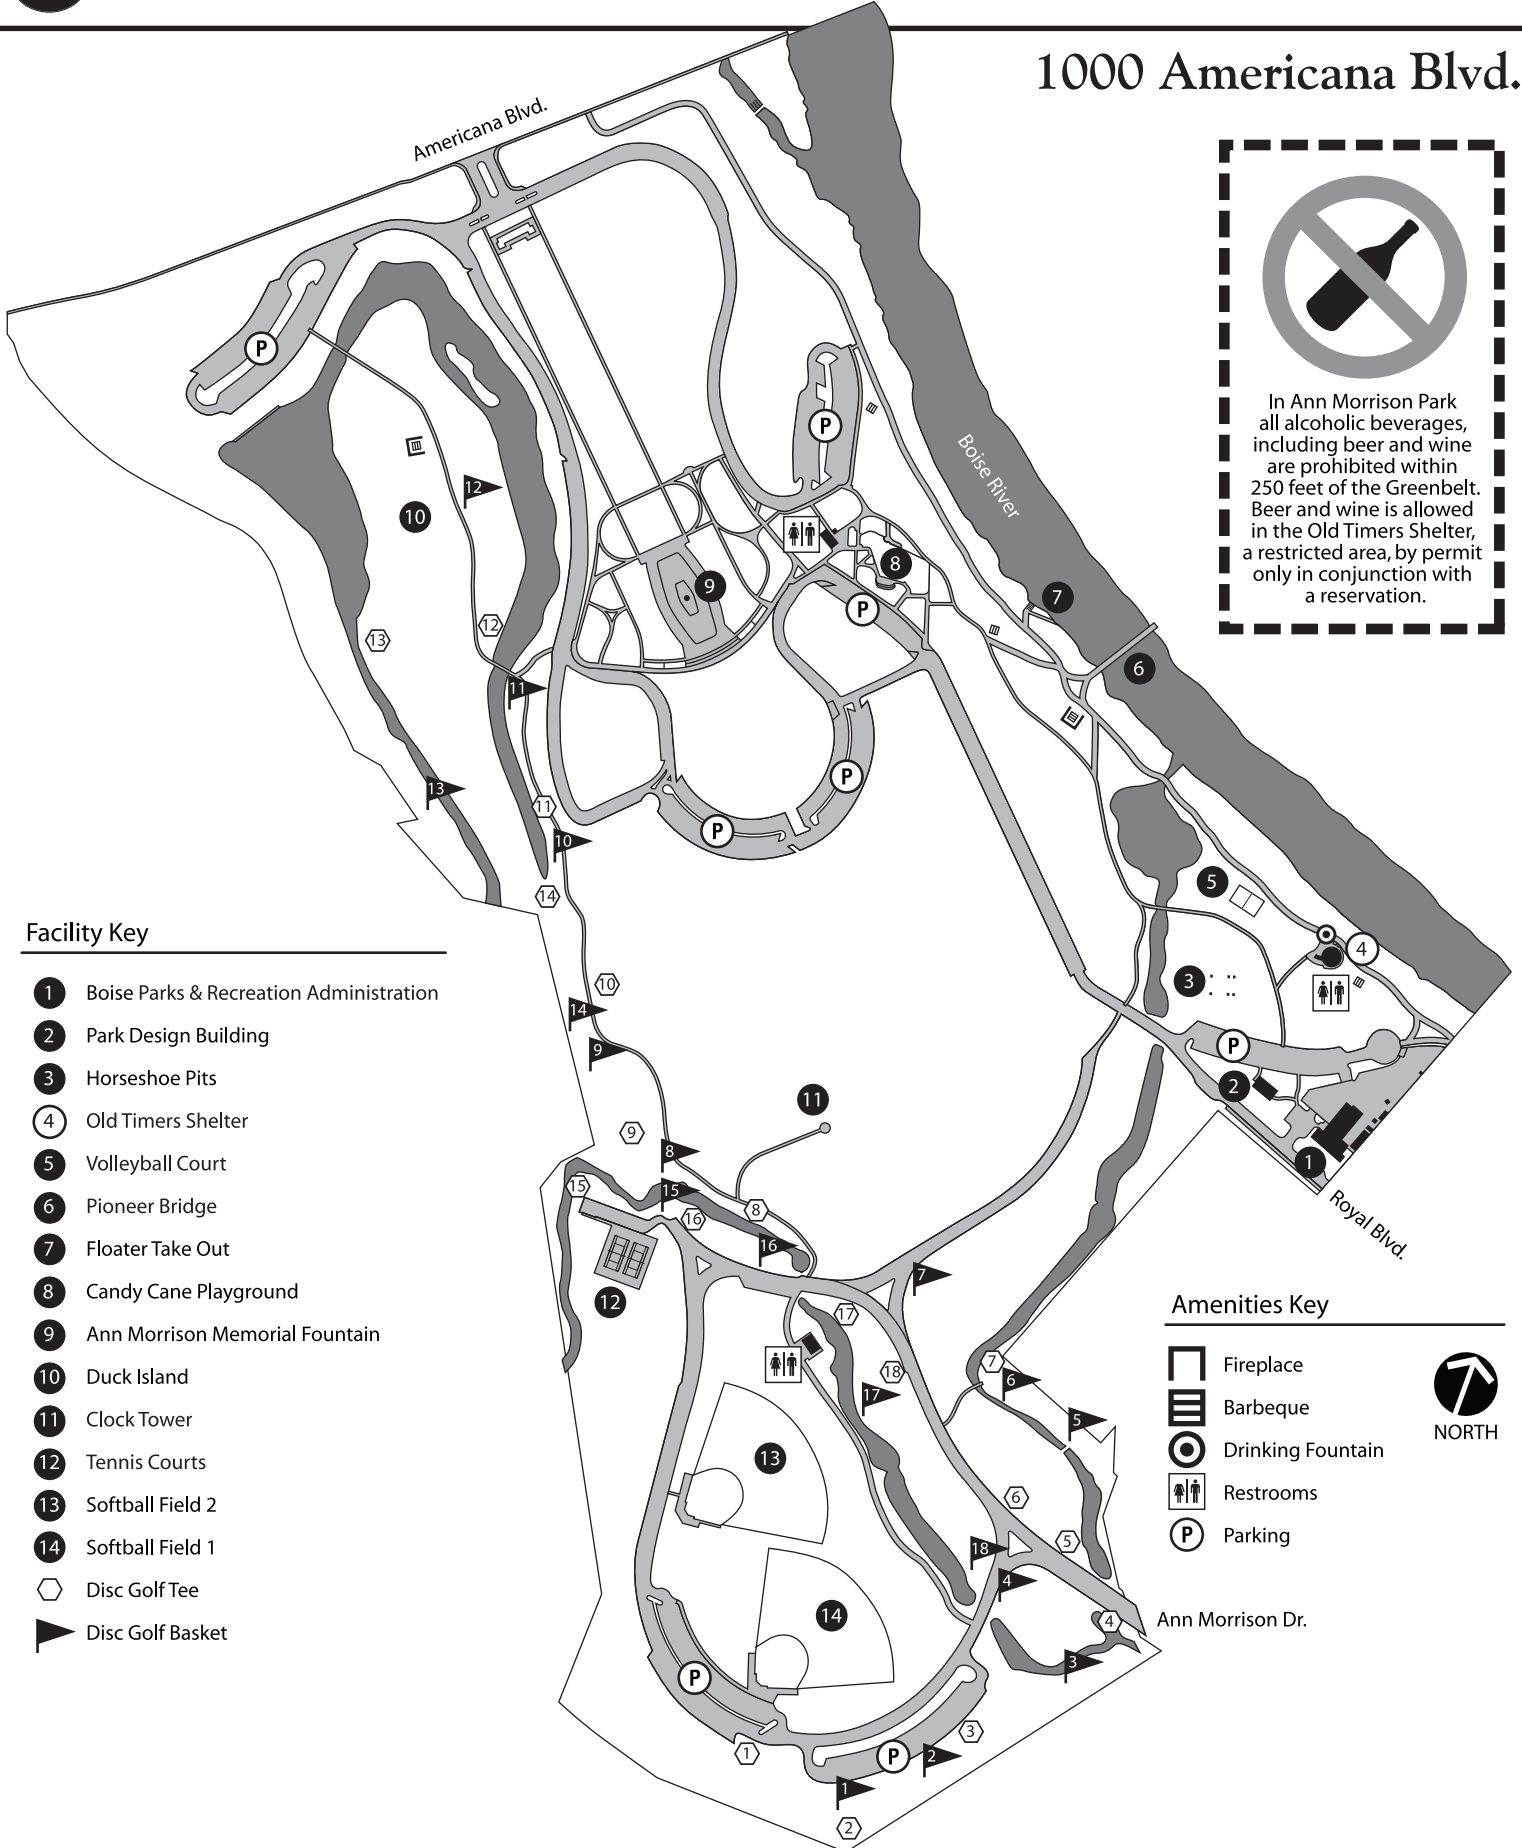

Ann Morrison Park

1000 Americana Blvd.

In Ann Morrison Park all alcoholic beverages, including beer and wine are prohibited within 250 feet of the Greenbelt. Beer and wine is allowed in the Old Timers Shelter, a restricted area, by permit only in conjunction with a reservation.

Facility Key

- 1 Boise Parks & Recreation Administration
- 2 Park Design Building
- 3 Horseshoe Pits
- 4 Old Timers Shelter
- 5 Volleyball Court
- 6 Pioneer Bridge
- 7 Floater Take Out
- 8 Candy Cane Playground
- 9 Ann Morrison Memorial Fountain
- 10 Duck Island
- 11 Clock Tower
- 12 Tennis Courts
- 13 Softball Field 2
- 14 Softball Field 1
- Disc Golf Tee
- Disc Golf Basket

Amenities Key

- Fireplace
- Barbeque
- Drinking Fountain
- Restrooms
- Parking

Ann Morrison Dr.