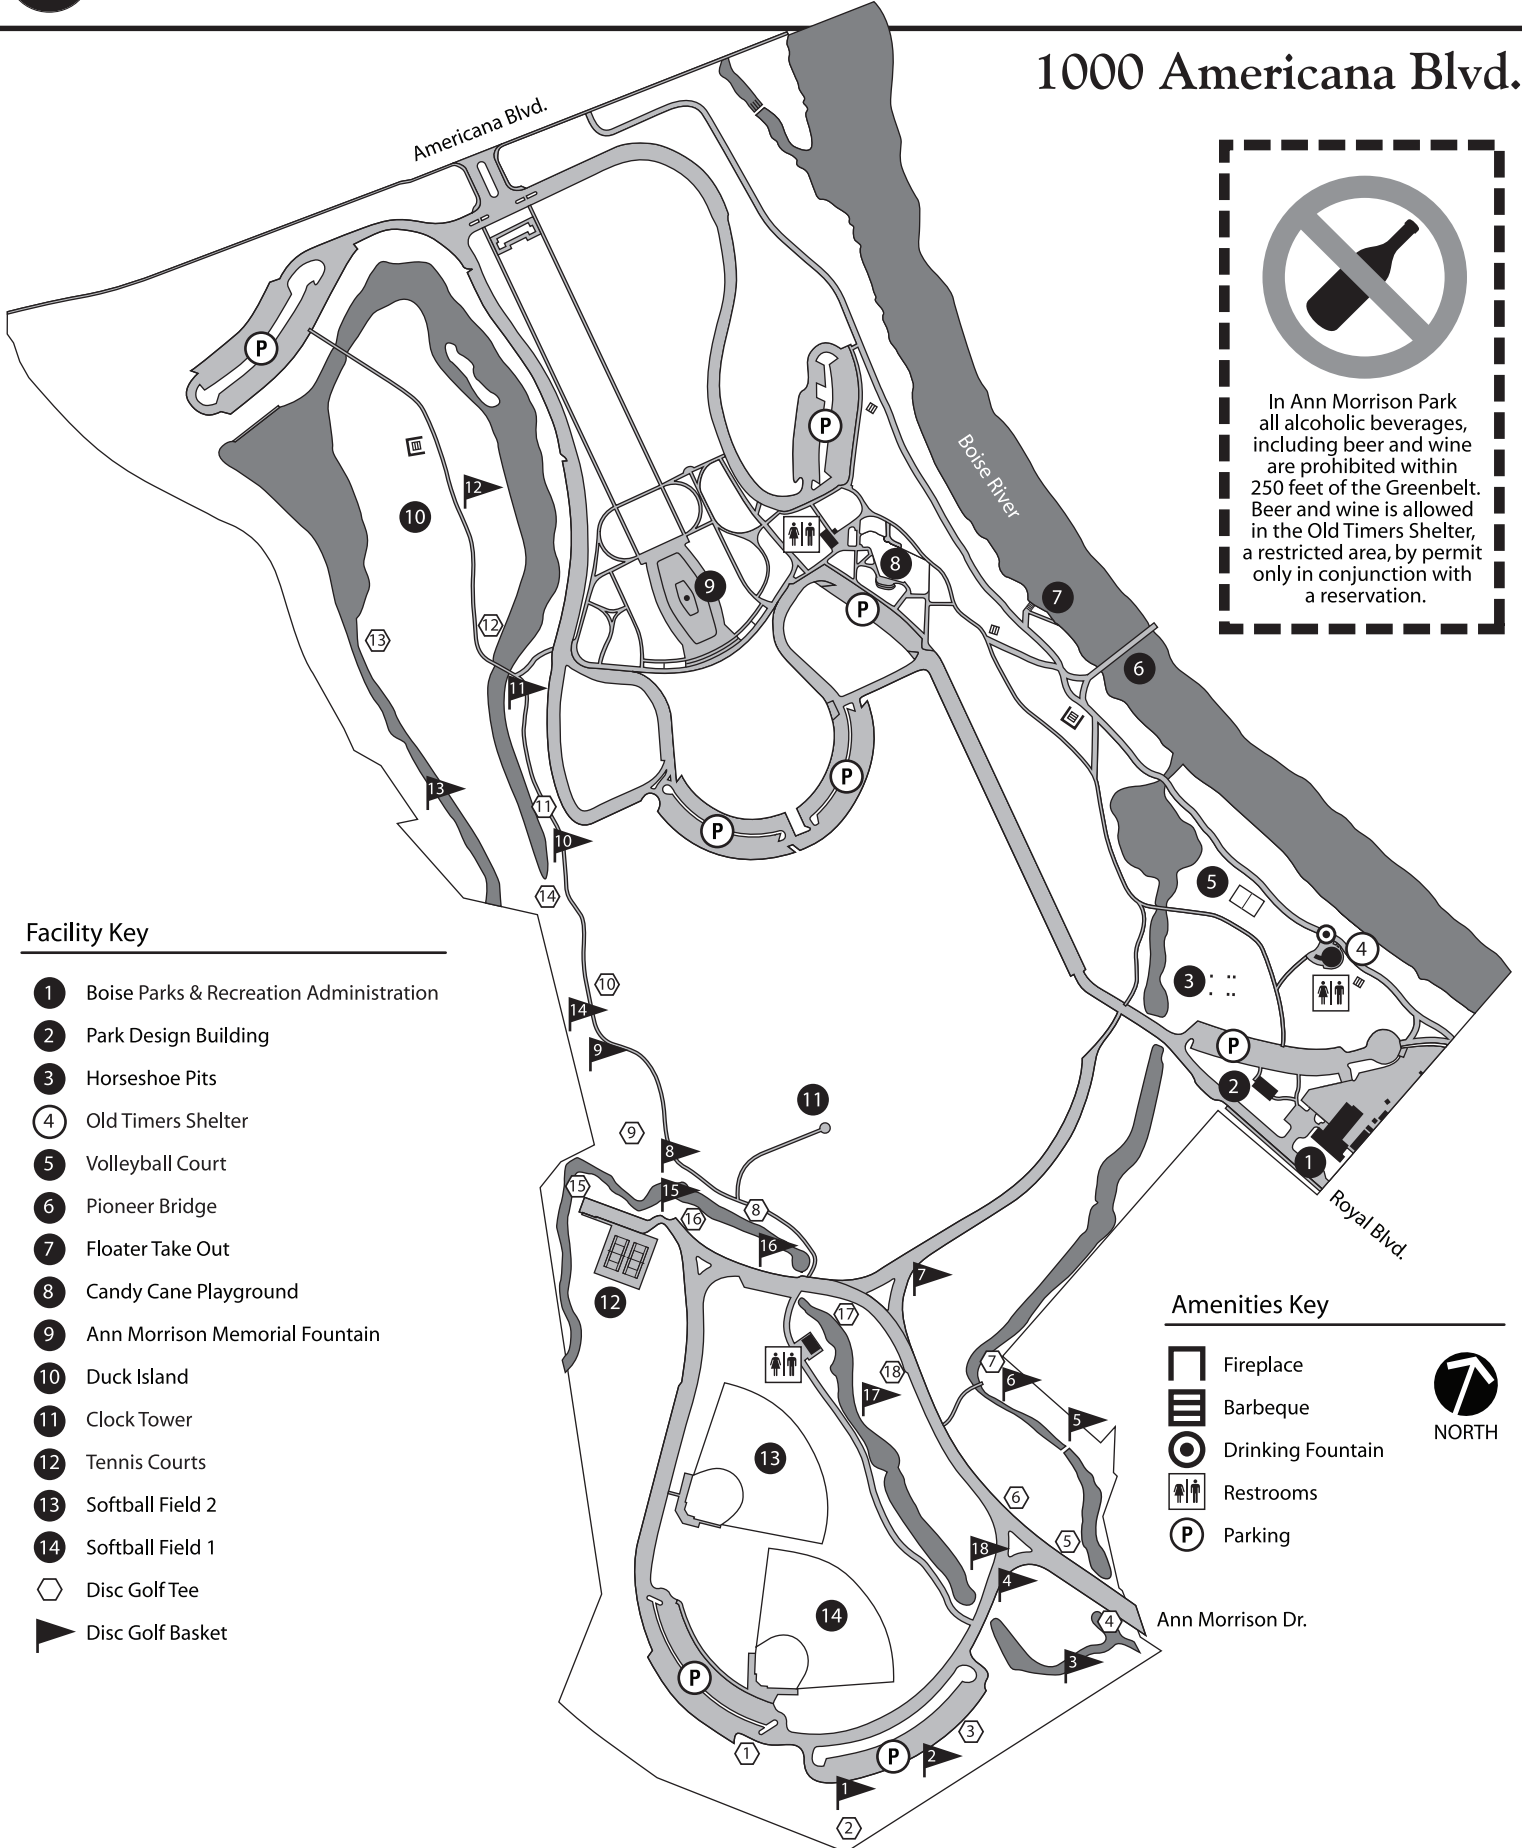

Ann Morrison Park

1000 Americana Blvd.

In Ann Morrison Park all alcoholic beverages, including beer and wine are prohibited within 250 feet of the Greenbelt. Beer and wine is allowed in the Old Timers Shelter, a restricted area, by permit only in conjunction with a reservation.

Facility Key

- 1 Boise Parks & Recreation Administration
- 2 Park Design Building
- 3 Horseshoe Pits
- 4 Old Timers Shelter
- 5 Volleyball Court
- 6 Pioneer Bridge
- 7 Floater Take Out
- 8 Candy Cane Playground
- 9 Ann Morrison Memorial Fountain
- 10 Duck Island
- 11 Clock Tower
- 12 Tennis Courts
- 13 Softball Field 2
- 14 Softball Field 1
- Disc Golf Tee
- Disc Golf Basket

Amenities Key

- Fireplace
- Barbeque
- Drinking Fountain
- Restrooms
- Parking